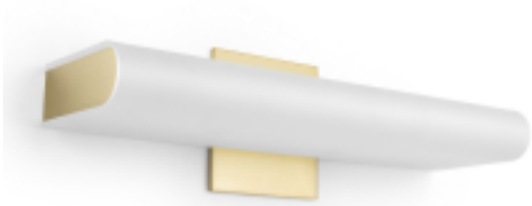

Duke - 843

Tempered satin glass and brass wall light. Minimalist, purist, and discreet, with an elegant design. Easy to mount on mirrors or any flat surface.

- Base and side finishes: Glossy Bronze / Old Bronze / Satin Bronze / Chrome / Satin Nickel / Graphite Black / White
- LED version: Built-in LED module
- G9 version: Bulbs not included
- Areas: Bathroom, Kitchen, Hallway, Office
- Installation: Horizontal or vertical
- Warranty: 1 year
- IRAM / UL / CE standards
- Made in Argentina / Export product

MODEL	DUKE
PRODUCT CODE	843
DESCRIPTION	W: 15.75" / H: 4.33" / Depth: 4.33"
MATERIALS	Tempered satin glass / Stainless steel / Brass
LAMP	LED module 1980 lm – 3000 k – 12.6 w.
FINISH	Base and side finishes: Glossy Bronze / Old Bronze / Satin Bronze / Chrome / Satin Nickel / Black / White