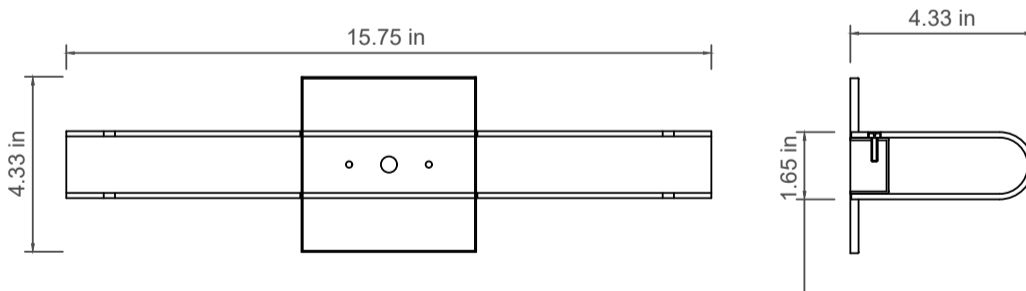

Duke - 843

Tempered satin glass and brass wall light. Minimalist, purist, and discreet, with an elegant design. Easy to mount on mirrors or any flat surface.

- Base and side finishes: Glossy Bronze / Old Bronze / Satin Bronze / Chrome / Satin Nickel / Graphite Black / White
- LED version: Built-in LED module
- G9 version: Bulbs not included
- Areas: Bathroom, Kitchen, Hallway, Office
- Installation: Horizontal or vertical
- Warranty: 1 year
- IRAM / UL / CE standards
- Made in Argentina / Export product

MODEL	DUKE
PRODUCT CODE	843
DESCRIPTION	W: 15.75" / H: 4.33" / Depth: 4.33"
MATERIALS	Tempered satin glass / Stainless steel / Brass
LAMP	LED module 1980 lm – 3000 k – 12.6 w.
FINISH	Base and side finishes: Glossy Bronze / Old Bronze / Satin Bronze / Chrome / Satin Nickel / Black / White