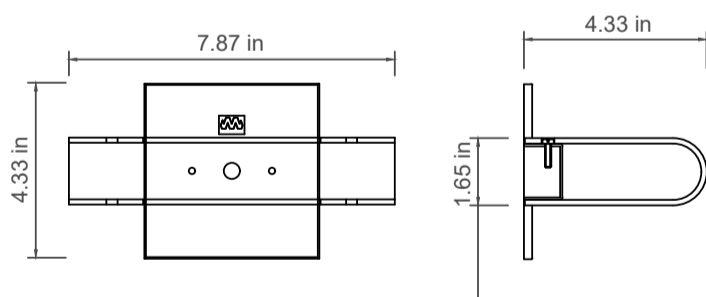

Wall lamp / Technical specifications

Duke - 842

Tempered satin glass and brass wall light. Minimalist, purist, and discreet, with an elegant design. Easy to mount on mirrors or any flat surface.

- Base and side finishes: Glossy Bronze / Old Bronze
Satin Bronze / Chrome / Satin Nickel / Graphite
Black / White
- LED version: Built-in LED module
- G9 version: Bulbs not included
- Areas: Bathroom, Kitchen, Hallway, Office
- Installation: Horizontal or vertical
- Warranty: 1 year
- IRAM / UL / CE standards
- Made in Argentina / Export product

MODEL	DUKE
PRODUCT CODE	842
DESCRIPTION	W: 7.87" / H: 4.33" / Depth: 4.33"
MATERIALS	Tempered satin glass / Stainless steel / Brass
LAMP	LED module 990 lm – 3000 k – 6.3 w.
FINISH	Base and side finishes: Glossy Bronze / Old Bronze / Satin Bronze Chrome / Satin Nickel / Black / White