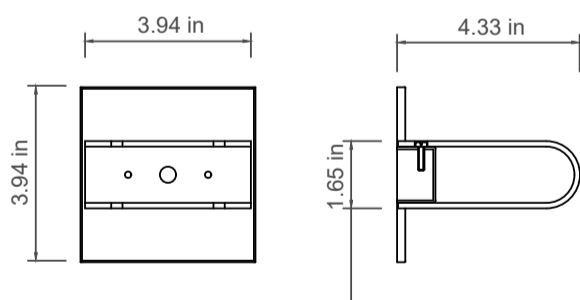

Wall lamp / Technical specifications

# Duke - 841

Tempered satin glass and brass wall light. Minimalist, purist, and discreet, with an elegant design. Easy to mount on mirrors or any flat surface.

- Base and side finishes: Glossy Bronze / Old Bronze / Satin Bronze / Chrome / Satin Nickel / Graphite Black / White
- LED version: Built-in LED module
- G9 version: Bulbs not included
- Areas: Bathroom, Kitchen, Hallway, Office
- Installation: Horizontal or vertical
- Warranty: 1 year
- IRAM / UL / CE standards
- Made in Argentina / Export product

MODEL	DUKE
PRODUCT CODE	841
DESCRIPTION	W: 3.94" / H: 4.33" / Depth: 4.33"
MATERIALS	Tempered satin glass / Stainless steel / Brass
LAMP	LED module 495 lm – 3000 k – 3.15 w.
FINISH	Base and side finishes: Glossy Bronze / Old Bronze / Satin Bronze / Chrome / Satin Nickel / Black / White