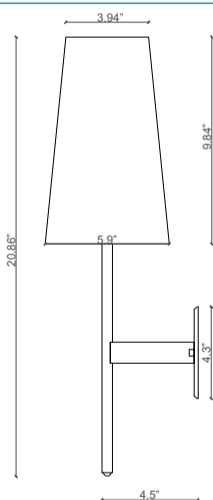

Nexus - 808

Fixed-arm wall light with rectangular profile. Conical lampshade made of imported white silk or natural linen.

- Finish: Chrome / Satin Nickel / Graphite
Custom: Glossy Bronze / Old Bronze / Satin Bronze / Black / White
- Includes conical shade: White silk or natural Belgian linen.
- E27 lamp holder
- Warranty: 1 year
- IRAM / UL / CE standards
- Made in Argentina / Export product

MODEL	NEXUS
PRODUCT CODE	808
MEASUREMENTS	Extension: 7.08" / Height: 20.86"
MATERIALS	Brass / Fabric
LAMP	E27 lamp holder
FINISH	Chrome / Satin Nickel / Graphite <i>Custom: Glossy Bronze / Old Bronze / Satin Bronze / Black / White</i>