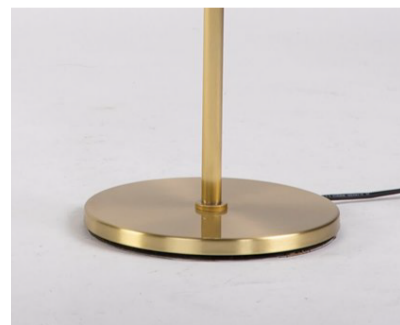

Table lamp / Technical specifications

Face - 403

Table lamp with curved column, circular base, and brass shade

- Finish: Glossy Bronze / Old Bronze / Satin Bronze
Chrome / Satin Nickel / Graphite
*Custom: Black-bronze / Black-satin bronze
Black-chrome / Black-satin nickel / White-bronze
White-satin bronze / White-chrome / White-satin
nickel*
- ON-OFF switch on lamp holder
- E27 lamp holder
- Brass shade
- Warranty: 1 year
- IRAM / UL / CE standards

MODEL	FACE
PRODUCT CODE	403
DIMENSIONS	Total height: 13.78" / Base: Ø 7.87" / Arm extension with shade: 13.78"
MATERIALS	Brass
LAMP	E27 lamp holder
FINISH	Glossy Bronze / Old Bronze / Satin Bronze / Chrome / Satin Nickel Graphite - <i>Custom: Black-bronze / Black-satin bronze / Black-chrome Black-satin nickel / White-bronze / White-satin bronze / White-chrome White-satin nickel</i>