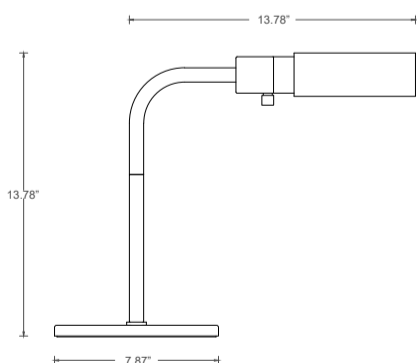

Table lamp / Technical specifications

Face - 403

Table lamp with curved column, circular base, and brass shade

- Finish: Glossy Bronze / Old Bronze / Satin Bronze
Chrome / Satin Nickel / Graphite
*Custom: Black-bronze / Black-satin bronze
Black-chrome / Black-satin nickel / White-bronze
White-satin bronze / White-chrome / White-satin
nickel*
- ON-OFF switch on lamp holder
- E27 lamp holder
- Brass shade
- Warranty: 1 year
- IRAM / UL / CE standards

MODEL	FACE
PRODUCT CODE	403
DIMENSIONS	Total height: 13.78" / Base: Ø 7.87" / Arm extension with shade: 13.78"
MATERIALS	Brass
LAMP	E27 lamp holder
FINISH	Glossy Bronze / Old Bronze / Satin Bronze / Chrome / Satin Nickel Graphite - <i>Custom: Black-bronze / Black-satin bronze / Black-chrome Black-satin nickel / White-bronze / White-satin bronze / White-chrome White-satin nickel</i>